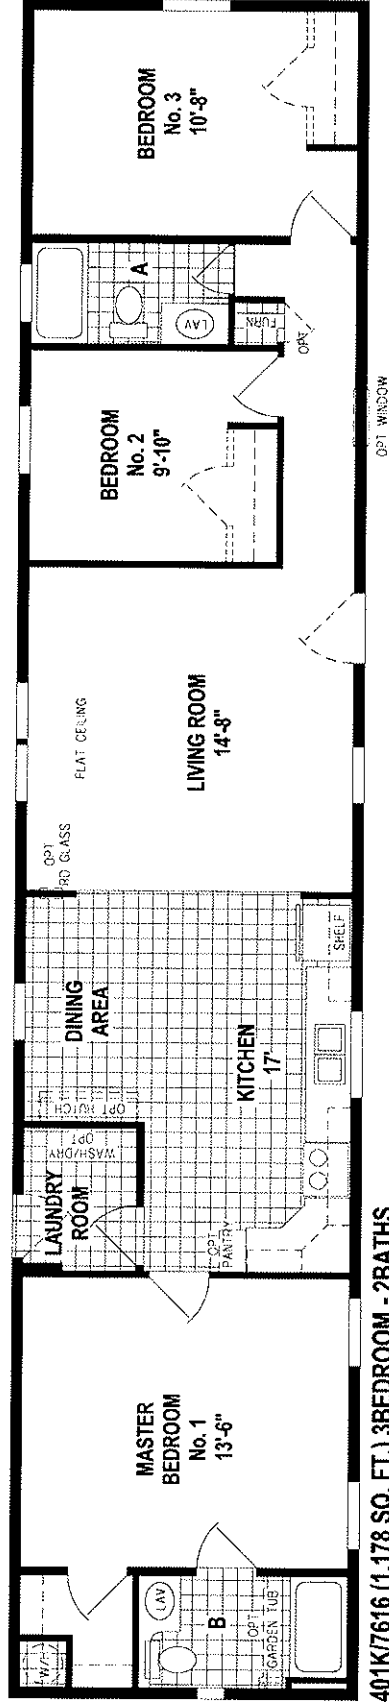

ALI DOOR LOC

OPT S.C.D.

OPT 48 SHOWER

401K7616 (1,178 SQ. FT.) 3BEDROOM - 2BATHS