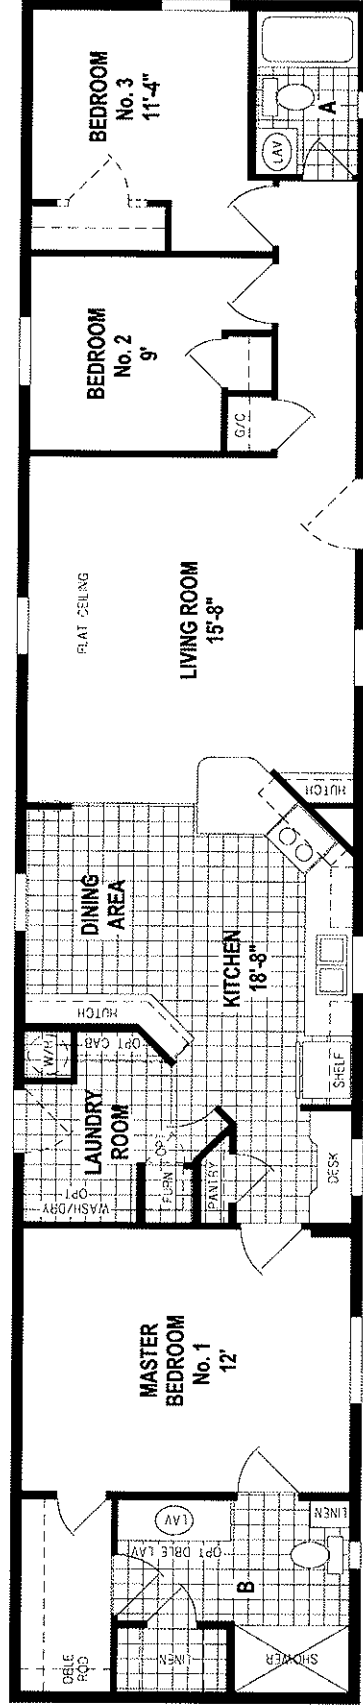

OPT. DBL. VAN. LAV

W/H DOOR

ALI FRONT DOOR LOC

SLIDING GLASS DOOR

OPTION DINING ROOM S.G.D.

435B/7616 (1,178 SQ. FT.) 3BEDROOM - 2BATHS