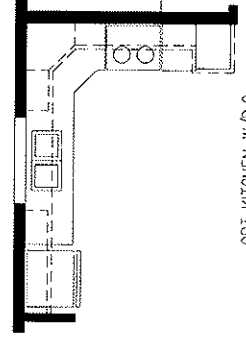

OPT SLIDING GLASS DOOR

OPT S.G.D.

C605MA/4828 (1,328 SQ. FT.)
3BEDROOM-2BATHS

OPT KITCHEN W/D.C.

OPTION SHOWER