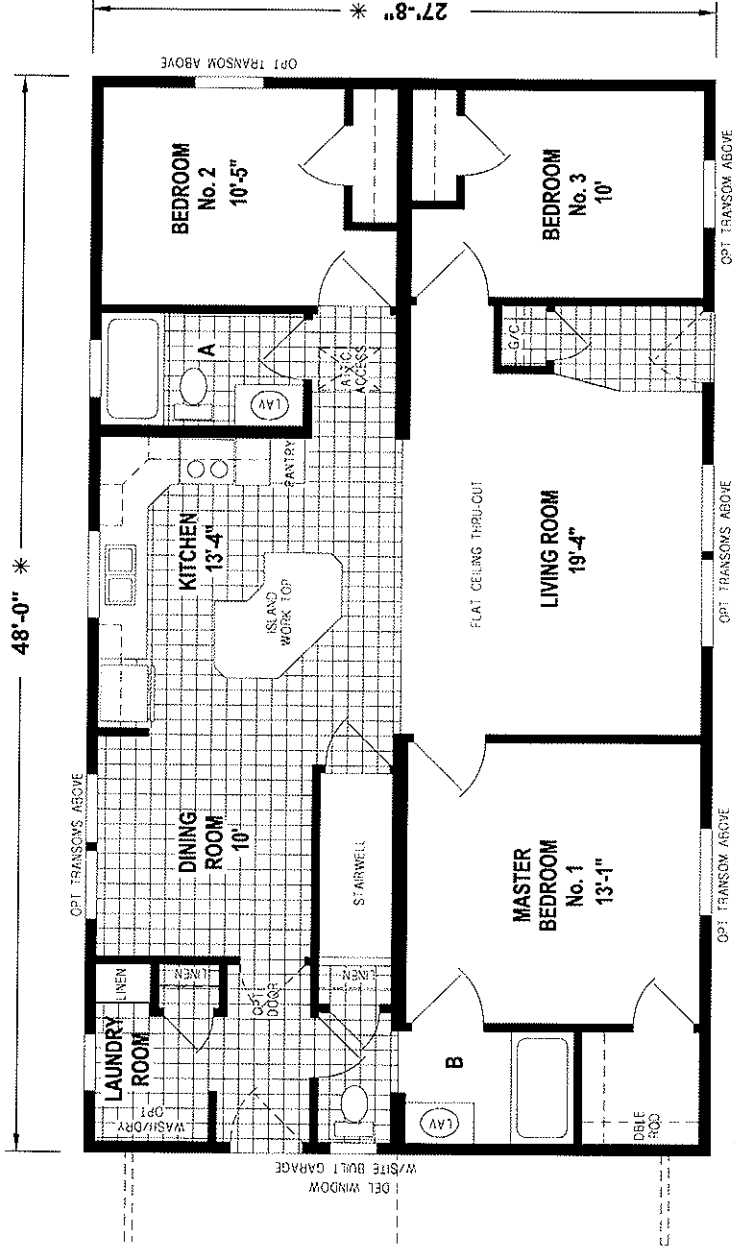

OPT SLIDING GLASS DOOR

OPT S.G.D.

C605MA/4828 (1,328 SQ. FT.)
3BEDROOM-2BATHS

OPT KITCHEN W/D.C.

OPTION SHOWER