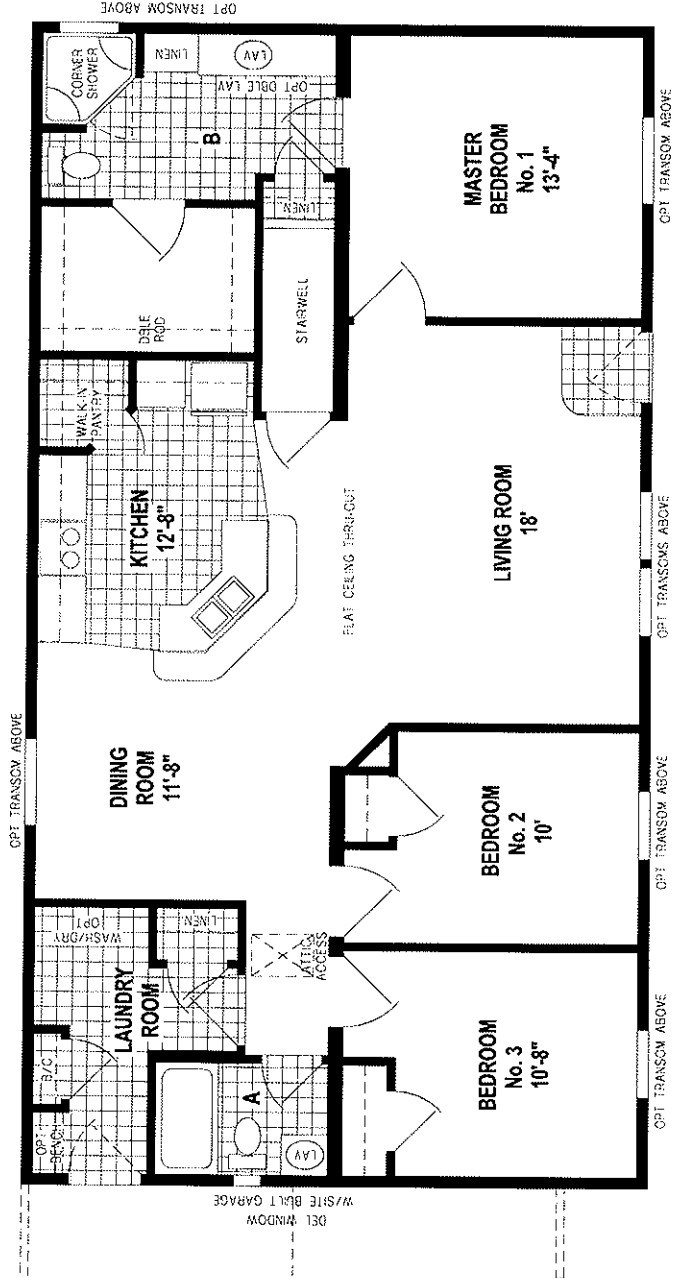

SLIDING GLASS DOOR

OPTION DINING ROOM S.G.D.

**C621MA/5228 (1,438 SQ. FT.)
3BEDROOMS-2BATHS**