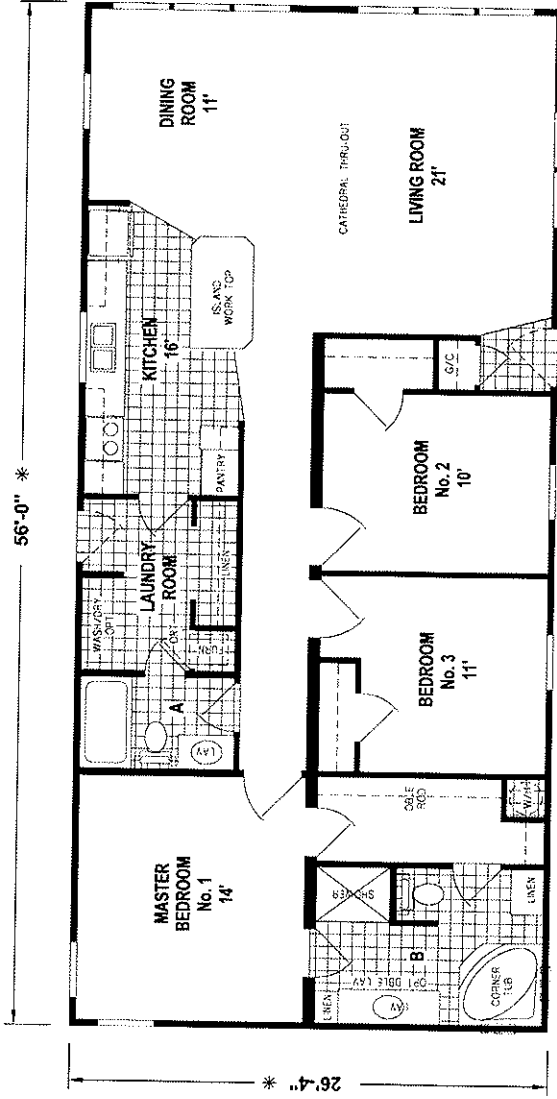

OPTION
LAUNDRY ROOM BENCH

A225CTV/5628 (1,474 SQ. FT.) 3BEDROOM - 2BATHS - CATHEDRAL THRU-OUT