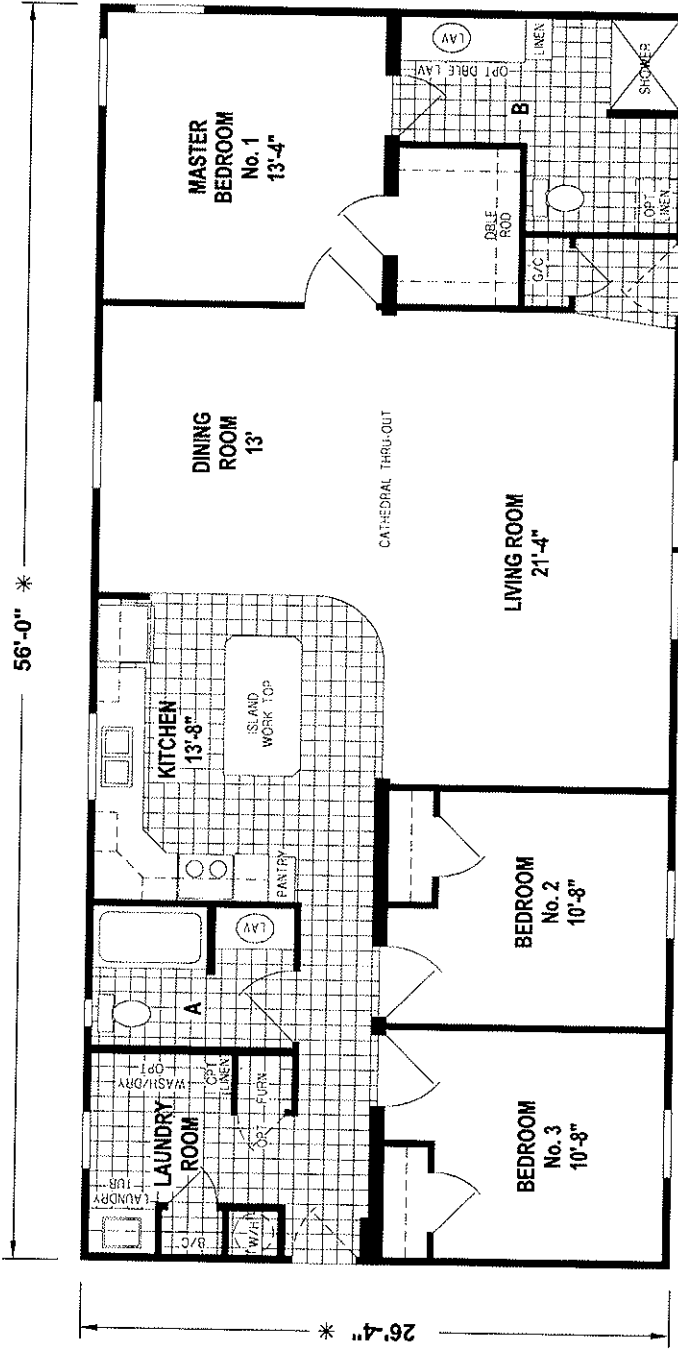

SLIDING GLASS DOOR

OPTION DINING ROOM S.G.D.

OPTION LAUNDRY ROOM BENCH

A267CTG/5628 (1,474 SQ. FT.) 3BEDROOM - 2BATHS - CATHEDRAL THRU-OUT