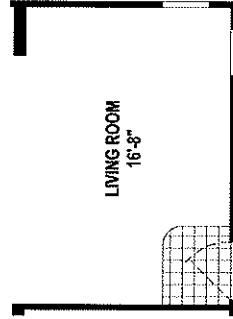

OPTION DINING ROOM S.G.D.

SEIKO GLASS COOR

1882/3624 (852 SQ. FT.) 2BEDROOM

OPTION PORCH/STORAGE

ALTERNATE DOOR LOCATION