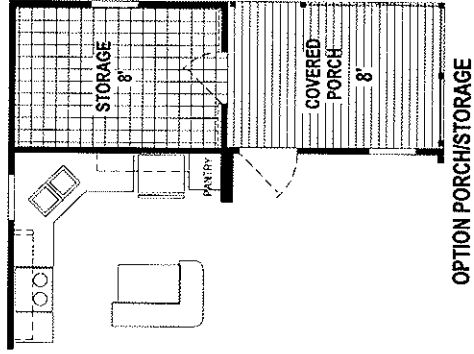

OPTION DINING ROOM S.G.D.

SEIKO GLASS COOR

1882/3624 (852 SQ. FT.) 2BEDROOM

OPTION PORCH/STORAGE

ALTERNATE DOOR LOCATION