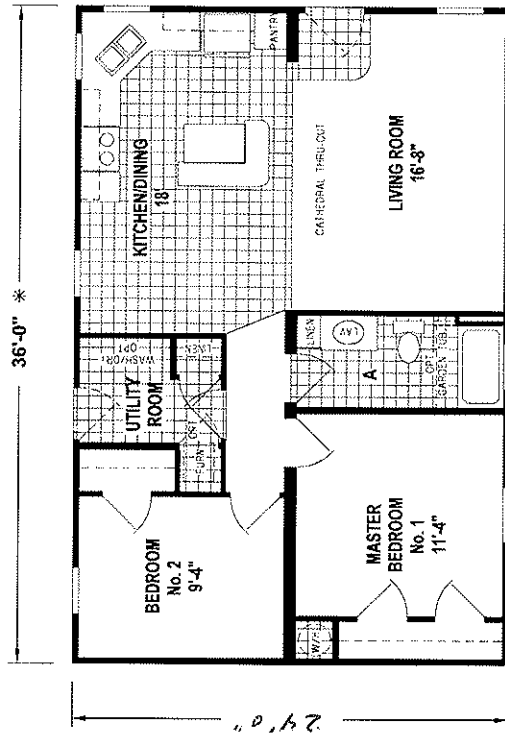

OPTION DINING ROOM S.G.D.

SEIKO GLASS COOR

1882/3624 (852 SQ. FT.) 2BEDROOM

OPTION PORCH/STORAGE

ALTERNATE DOOR LOCATION