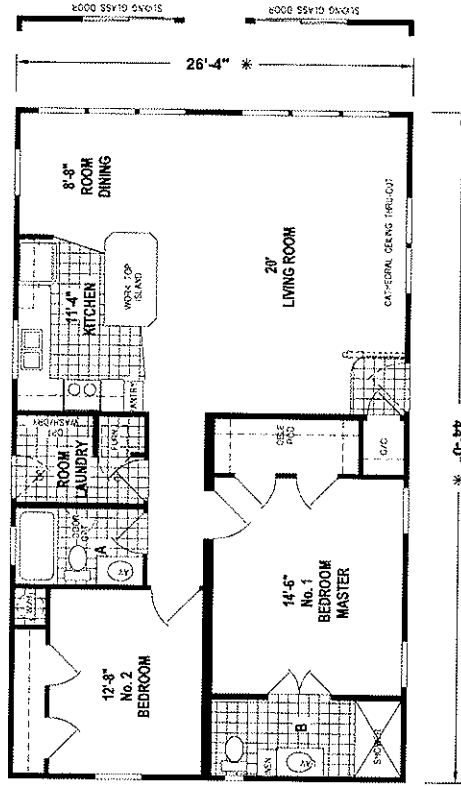

A236CTK14428 (1,158 SQ.FT.) 2BEDROOM - 2BATHS - CATHEDRAL THRU-OUT

OPTION BATHROOM

OPTION CORNER TUB BATH