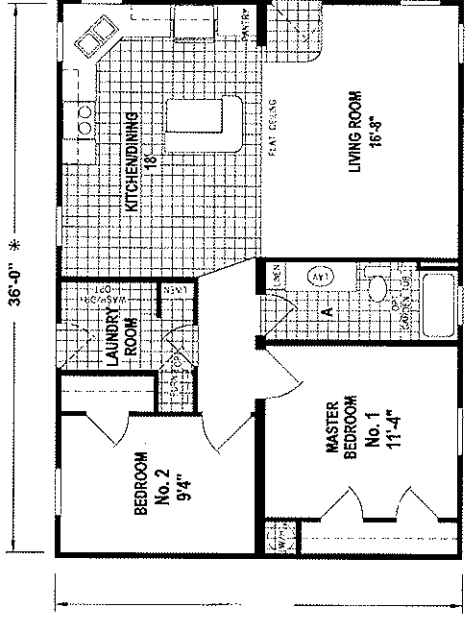

OPTION DINING ROOM S.G.D.

GLASS DOOR

2282/3628 (846 SQ. FT.) 2BEDROOM

26'4"

OPTION 48" SHOWER

OPTION PORCH/STORAGE