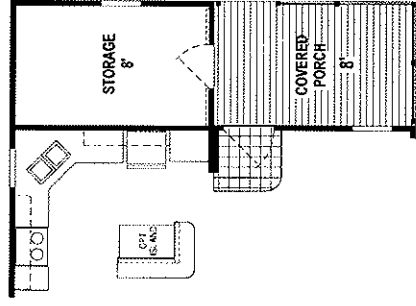

OPTION DINING ROOM S.G.D.

GLASS DOOR

2282/3628 (846 SQ. FT.) 2BEDROOM

26'4"

OPTION 48" SHOWER

OPTION PORCH/STORAGE